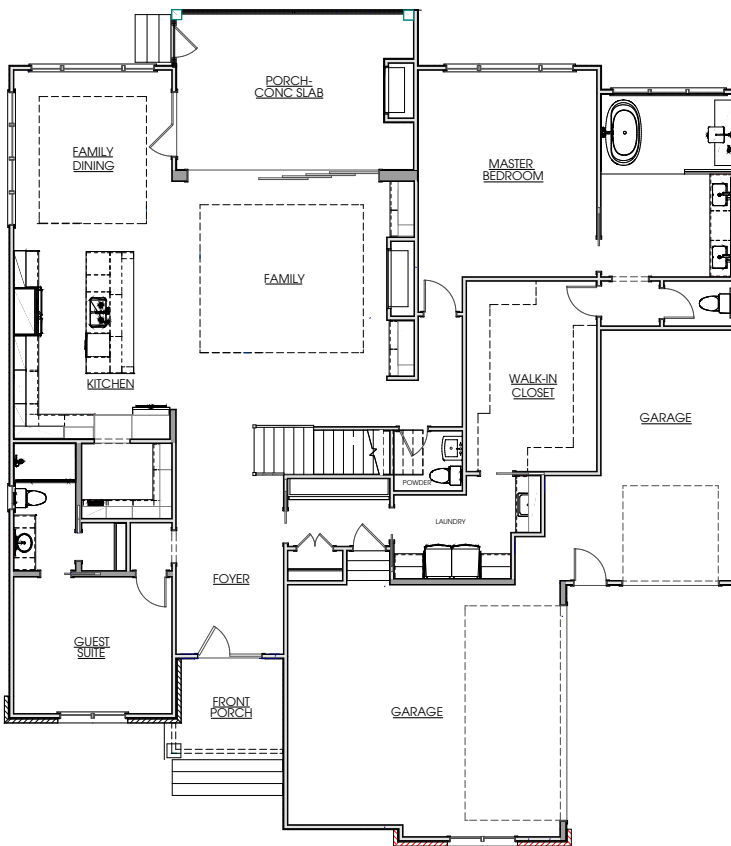

KEN HARVEY
HOMES Build *your*
happy.

THE GAIL

3,981 sf | 4 BR, 5 BA

KenHarveyHomes.com

ELEVATION A

THE GAIL

FIRST FLOOR

SECOND FLOOR