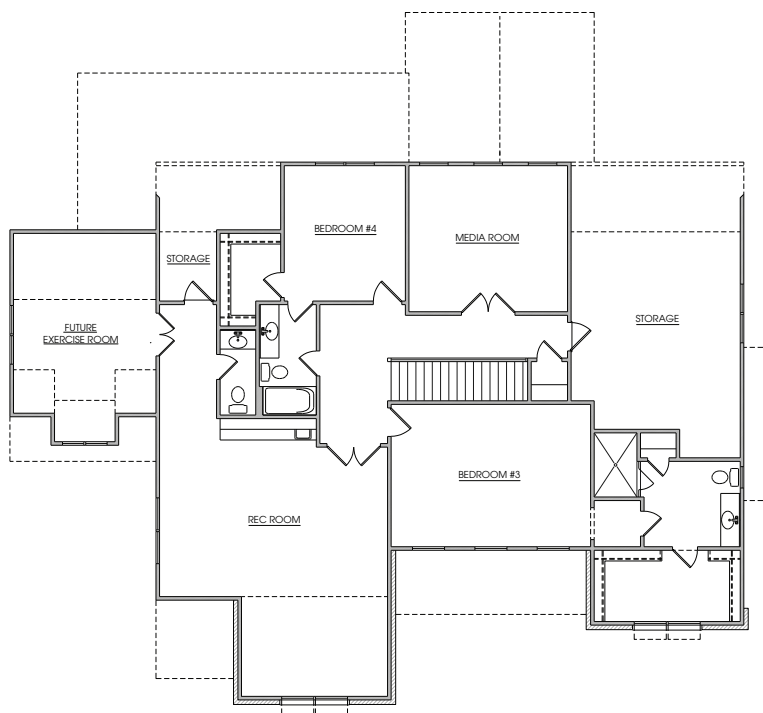

# THE ELIZABETH

3,958 sf | 4 BR, 4.5 BA

[KenHarveyHomes.com](http://KenHarveyHomes.com)

ELEVATION A

[KenHarveyHomes.com](http://KenHarveyHomes.com) | 919-999-4150  
4909 Unicon Dr. Suite 107 | Wake Forest, NC 27587

# THE ELIZABETH

FIRST FLOOR

SECOND FLOOR