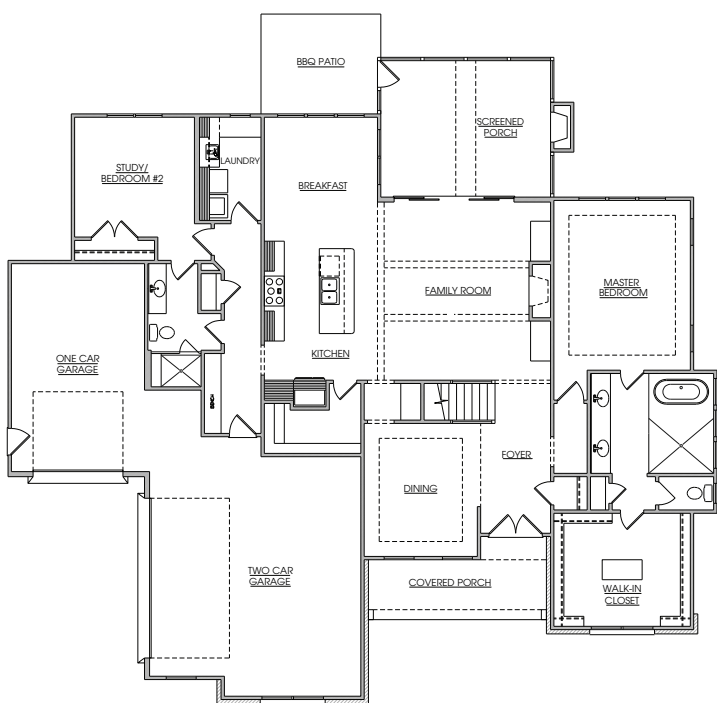

# THE ELIZABETH

3,958 sf | 4 BR, 4.5 BA

[KenHarveyHomes.com](http://KenHarveyHomes.com)

ELEVATION A

[KenHarveyHomes.com](http://KenHarveyHomes.com) | 919-999-4150  
4909 Unicon Dr. Suite 107 | Wake Forest, NC 27587

# THE ELIZABETH

FIRST FLOOR

SECOND FLOOR