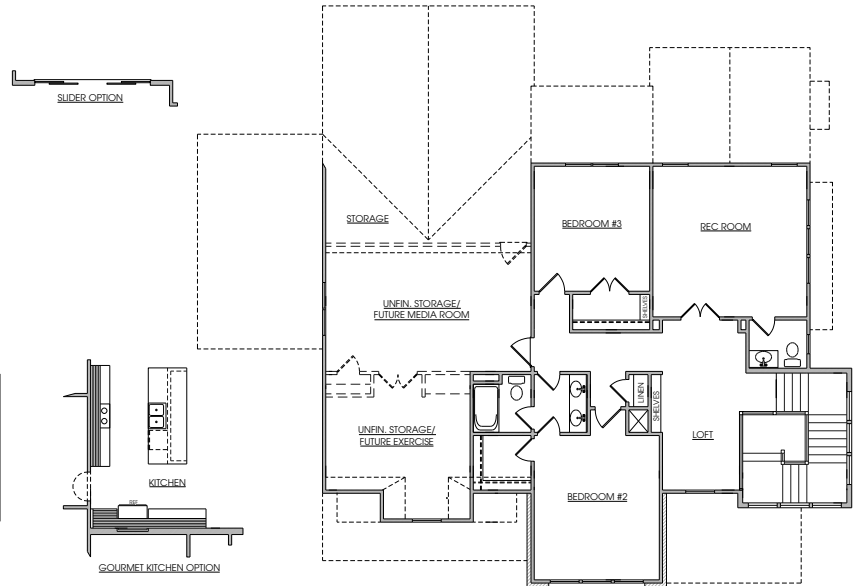

## THE CASEY

3,211 sf | 4 BR, 3.5 BA

[KenHarveyHomes.com](http://KenHarveyHomes.com)

ELEVATION A

# THE CASEY

FIRST FLOOR

SECOND FLOOR