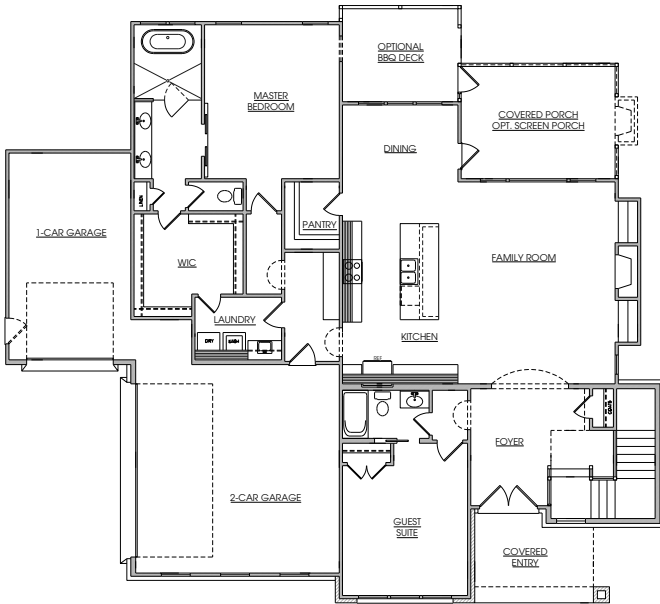

## THE CASEY

3,211 sf | 4 BR, 3.5 BA

[KenHarveyHomes.com](http://KenHarveyHomes.com)

ELEVATION A

# THE CASEY

FIRST FLOOR

SECOND FLOOR