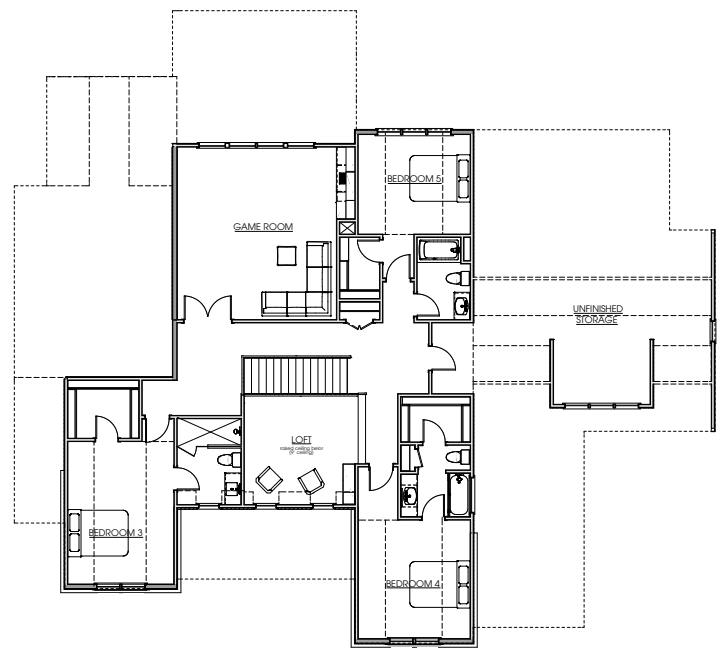

KEN HARVEY
HOMES Build *your*
happy.

THE GLENN

4,562 sf | 5 BR, 5.5 BA

KenHarveyHomes.com

ELEVATION A

THE GLENN

FIRST FLOOR

SECOND FLOOR