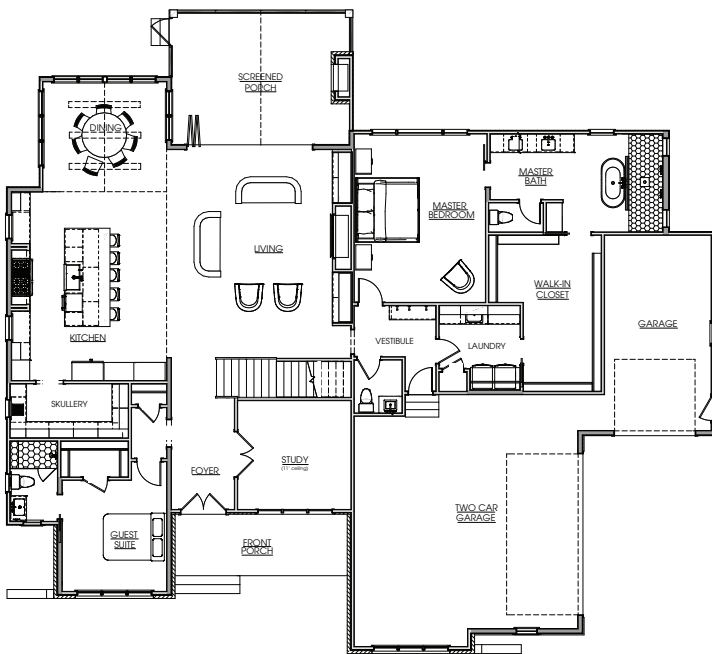

KEN HARVEY
HOMES Build *your*
happy.

THE GLENN

4,562 sf | 5 BR, 5.5 BA

KenHarveyHomes.com

ELEVATION A

THE GLENN

FIRST FLOOR

SECOND FLOOR