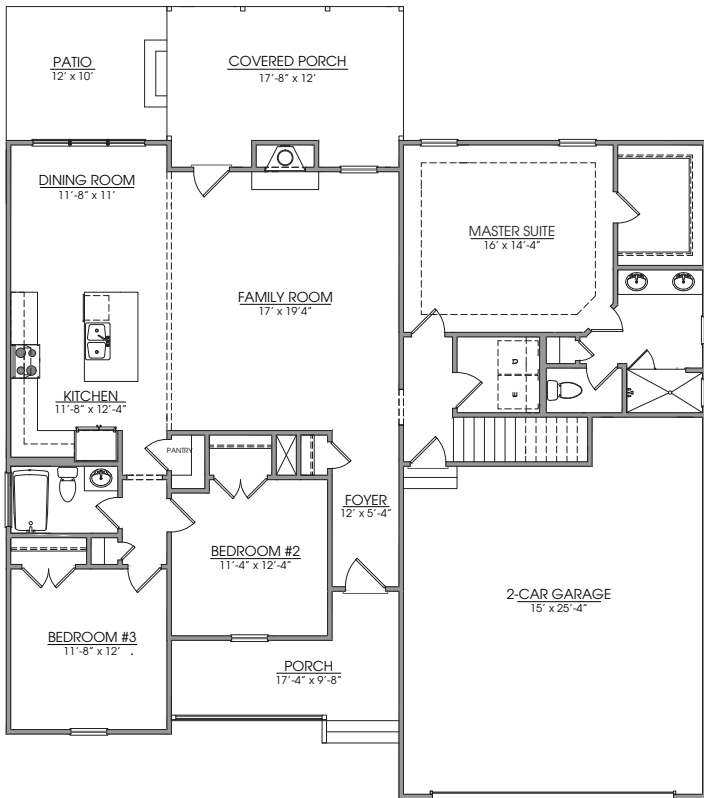

# THE ROMEY

2,236 sf | 4 BR, 3 BA

[KenHarveyHomes.com](http://KenHarveyHomes.com)

ELEVATION A

[KenHarveyHomes.com](http://KenHarveyHomes.com) | 919-999-4150

4909 Unicon Dr. Suite 107 | Wake Forest, NC 27587

# THE ROMEY

FIRST FLOOR

SECOND FLOOR