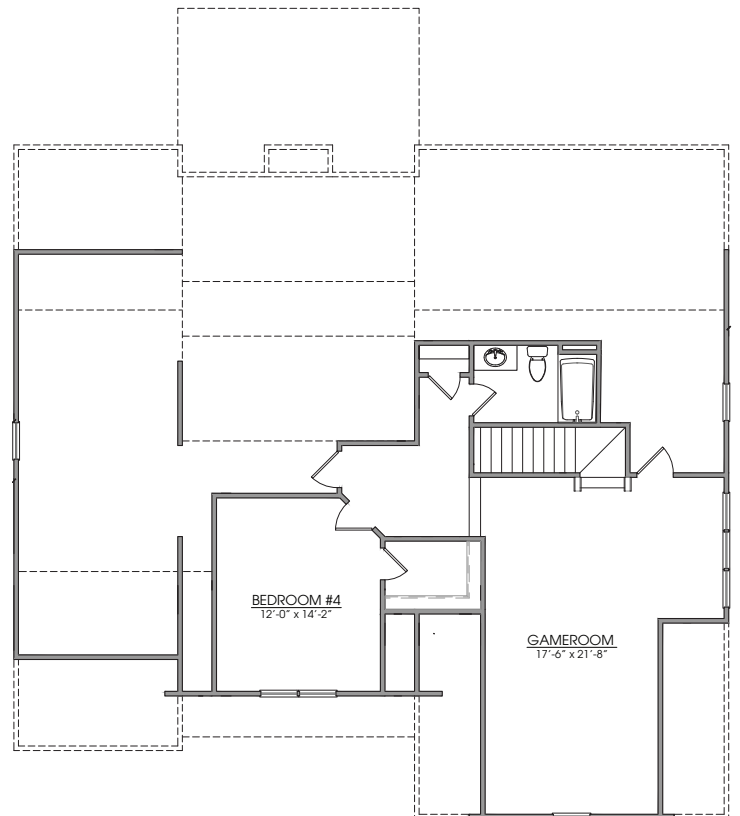

# THE ROMEY

2,236 sf | 4 BR, 3 BA

[KenHarveyHomes.com](http://KenHarveyHomes.com)

ELEVATION A

[KenHarveyHomes.com](http://KenHarveyHomes.com) | 919-999-4150

4909 Unicon Dr. Suite 107 | Wake Forest, NC 27587

# THE ROMEY

FIRST FLOOR

SECOND FLOOR