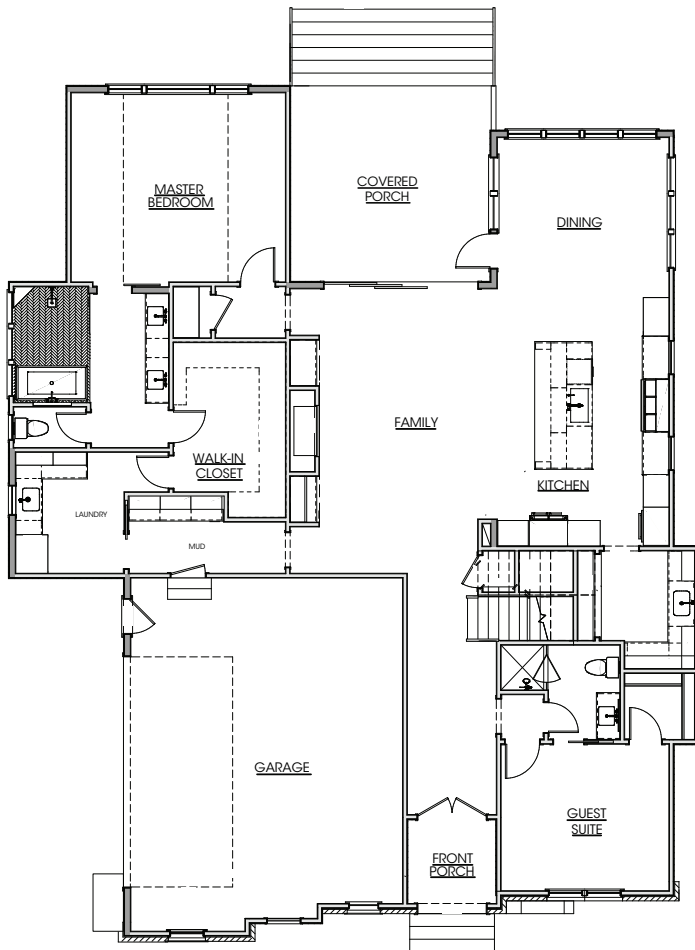

KEN HARVEY
HOMES Build *your*
happy.

THE TURNER

3060 sf | 4 BR, 3 BA

KenHarveyHomes.com

ELEVATION A

KenHarveyHomes.com | 919-999-4150
4909 Unicon Dr. Suite 107 | Wake Forest, NC 27587

THE TURNER

FIRST FLOOR

SECOND FLOOR