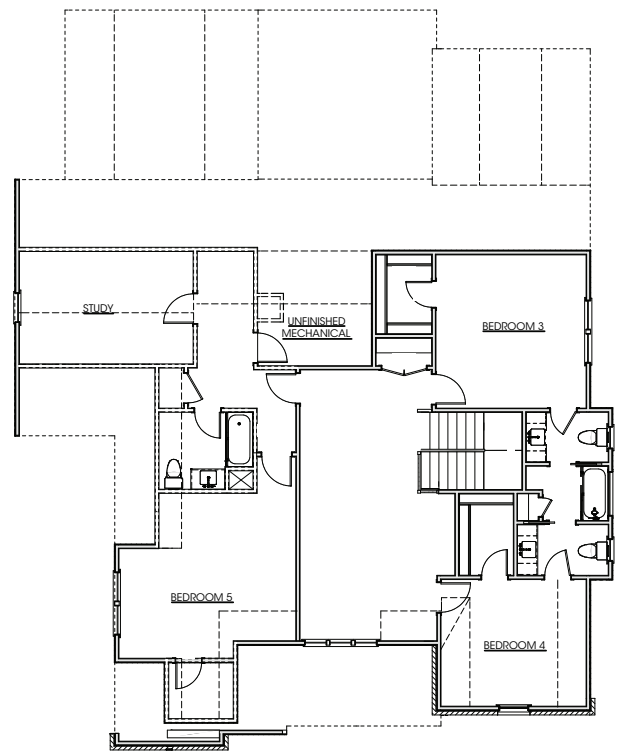

KEN HARVEY
HOMES Build *your*
happy.

THE TURNER

3060 sf | 4 BR, 3 BA

KenHarveyHomes.com

ELEVATION A

KenHarveyHomes.com | 919-999-4150
4909 Unicon Dr. Suite 107 | Wake Forest, NC 27587

THE TURNER

FIRST FLOOR

SECOND FLOOR