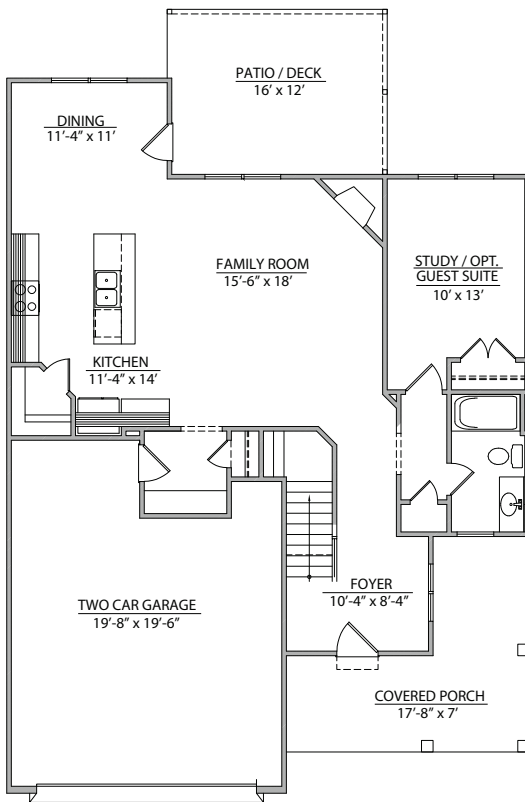

KEN HARVEY
HOMES Build *your*
happy.

THE TYLER

2,373 sf | 3 BR, 3 BA

KenHarveyHomes.com

ELEVATION A

THE TYLER

FIRST FLOOR

SECOND FLOOR

MASTER BATH OPTION WITH GARDEN TUB