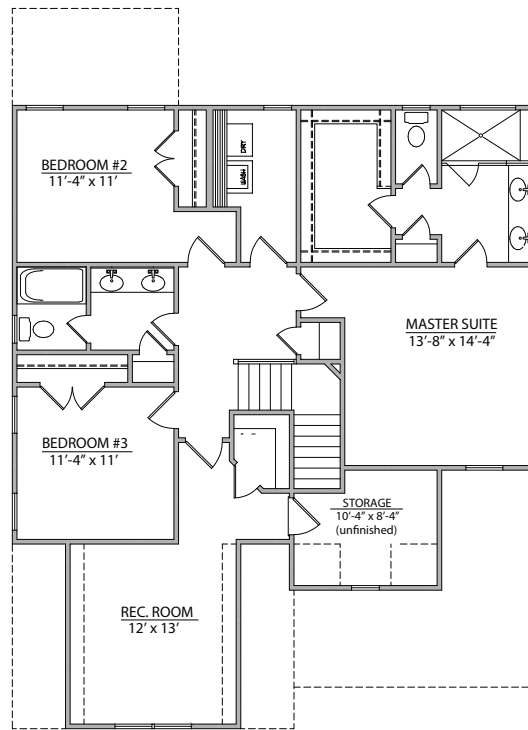

KEN HARVEY
HOMES Build *your*
happy.

THE TYLER

2,373 sf | 3 BR, 3 BA

KenHarveyHomes.com

ELEVATION A

THE TYLER

FIRST FLOOR

SECOND FLOOR

MASTER BATH OPTION WITH GARDEN TUB