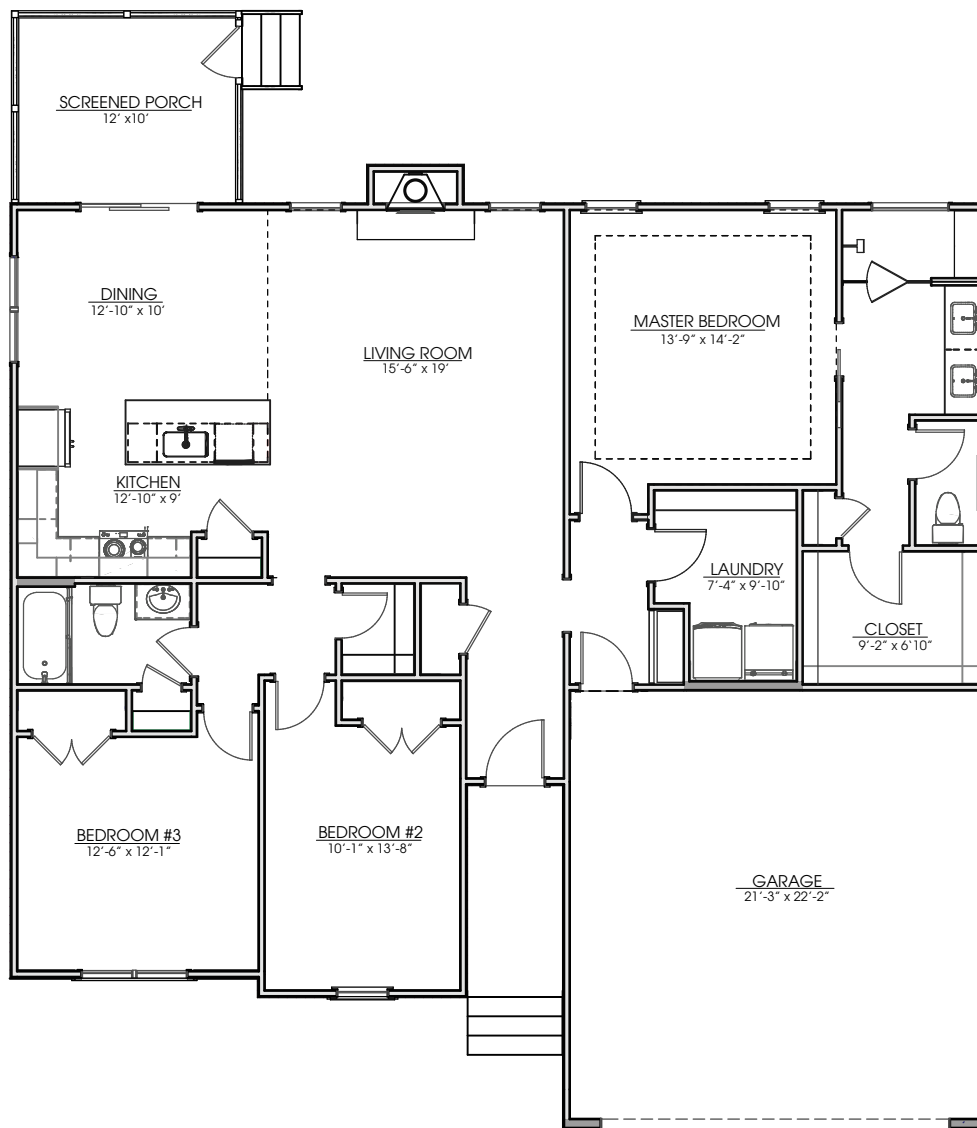

KEN HARVEY
HOMES Build *your*
happy.

THE HAVEN

1,618-1,673 sf | 3 BR, 2 BA

KenHarveyHomes.com

ELEVATION C

KenHarveyHomes.com | 919-999-4150

4909 Unicon Dr. Suite 107 | Wake Forest, NC 27587

THE HAVEN

FIRST FLOOR