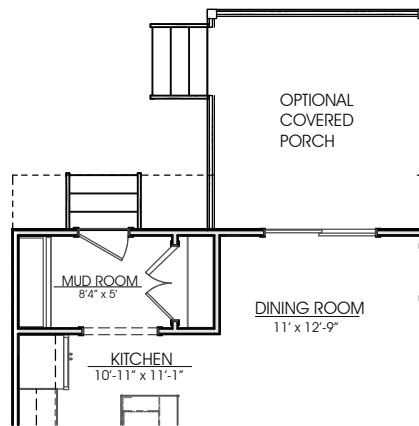

KEN HARVEY
HOMES Build *your*
happy.

THE LISA

1,460 sf | 3 BR, 2.5 BA

KenHarveyHomes.com

ELEVATION A

KenHarveyHomes.com | 919-999-4150

4909 Unicon Dr. Suite 107 | Wake Forest, NC 27587

THE LISA

FIRST FLOOR

OPTIONAL COVERED PORCH

SECOND FLOOR