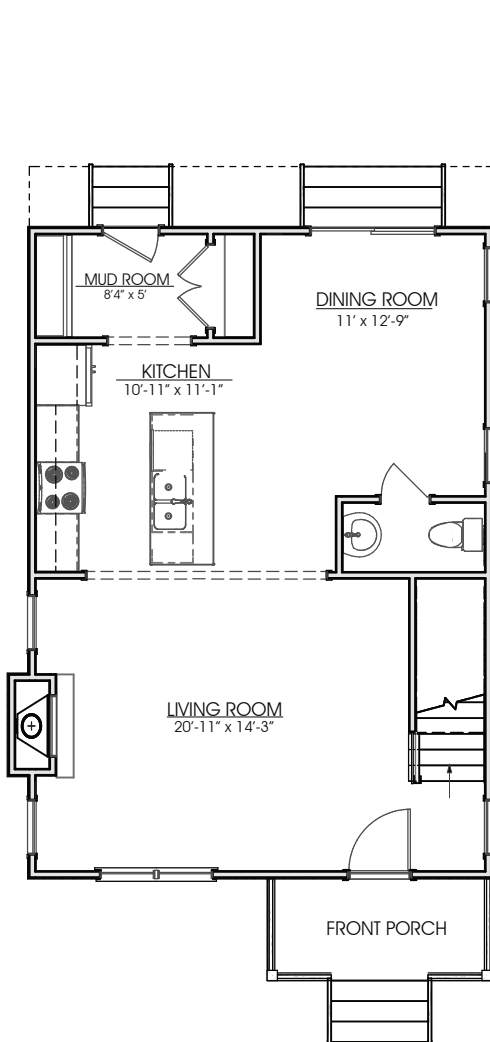

KEN HARVEY
HOMES Build *your*
happy.

THE LISA

1,460 sf | 3 BR, 2.5 BA

KenHarveyHomes.com

ELEVATION A

KenHarveyHomes.com | 919-999-4150

4909 Unicon Dr. Suite 107 | Wake Forest, NC 27587

THE LISA

FIRST FLOOR

OPTIONAL COVERED PORCH

SECOND FLOOR