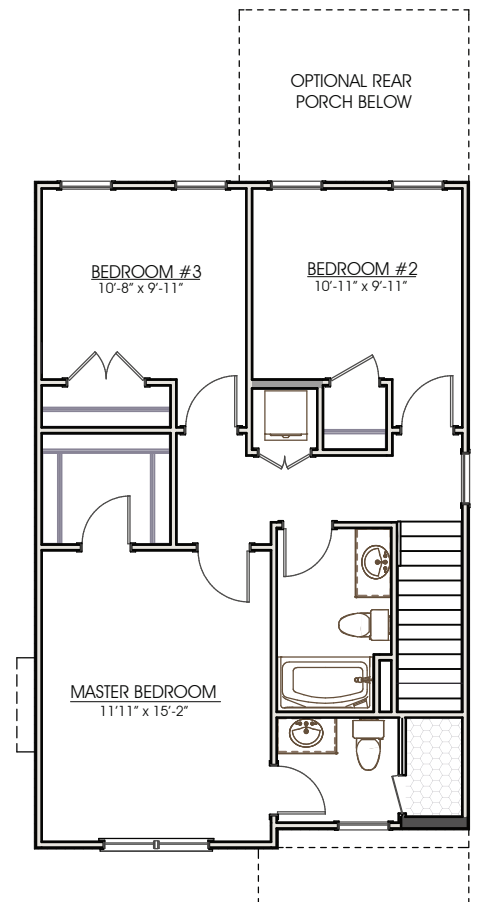

KEN HARVEY
HOMES Build *your*
happy.

THE LISA

1,460 sf | 3 BR, 2.5 BA

KenHarveyHomes.com

ELEVATION A

KenHarveyHomes.com | 919-999-4150

4909 Unicon Dr. Suite 107 | Wake Forest, NC 27587

THE LISA

FIRST FLOOR

OPTIONAL COVERED PORCH

SECOND FLOOR