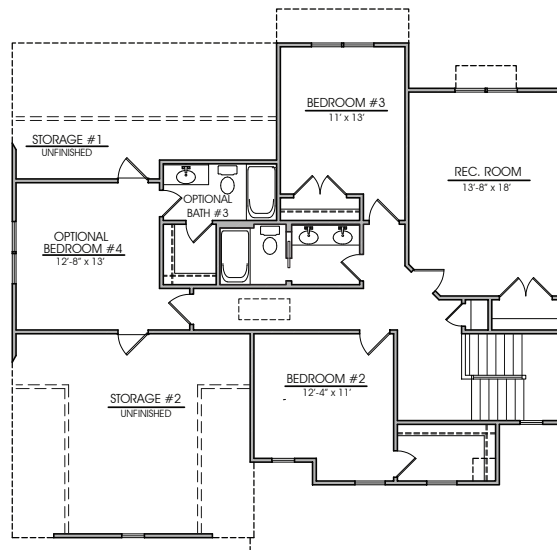

KEN HARVEY
HOMES Build *your*
happy.

THE LINDSEY

2,570 - 2,876 sf | 4 BR, 3.5-4.5 bath

KenHarveyHomes.com

ELEVATION A

KenHarveyHomes.com | 919-999-4150
4909 Unicon Dr. Suite 107 | Wake Forest, NC 27587

THE LINDSEY

FIRST FLOOR

SECOND FLOOR