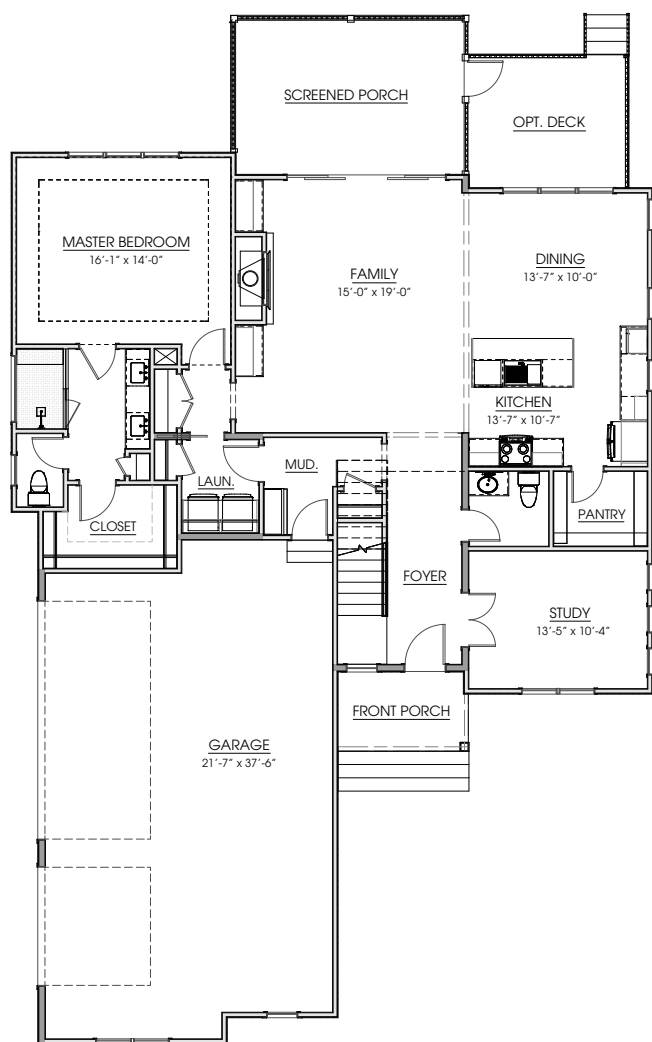

KEN HARVEY
HOMES Build the life
you *love*.

THE DAKOTA

2,842 sf | 4BR, 3.5BA

KenHarveyHomes.com

ELEVATION A

KenHarveyHomes.com | 919-999-4150
4909 Unicon Dr. Suite 107 | Wake Forest, NC 27587

Find the *Perfect Place* to Build the *Life You Love!*
Scan to Explore Communities.

THE DAKOTA

FIRST FLOOR

SECOND FLOOR

The document is for illustrative purposes only and not part of a legal contract. Please see architectural blueprints for further clarification of features. Not all features are shown and some features shown may be available at additional cost. Please ask our sales representative for complete information. Elevations shown are artist's concepts. Floor plans may vary per elevation. Ken Harvey Homes reserves the right to make changes without notice or prior obligation. ©2025 Ken Harvey Homes.