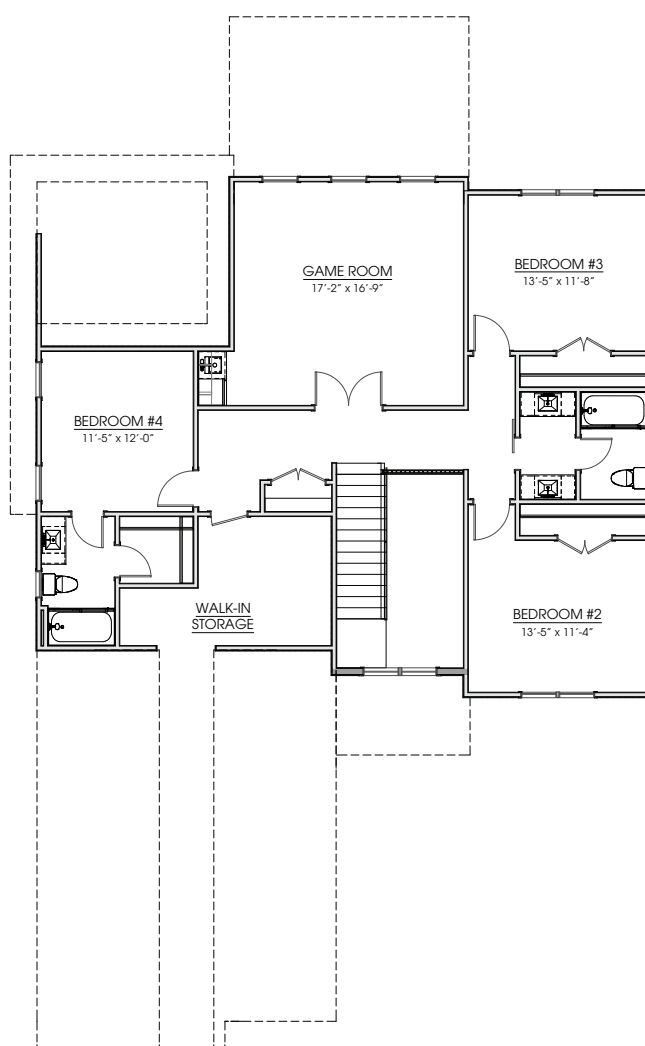

KEN HARVEY
HOMES Build the life
you *love*.

THE DAKOTA

2,842 sf | 4BR, 3.5BA

KenHarveyHomes.com

ELEVATION A

KenHarveyHomes.com | 919-999-4150
4909 Unicon Dr. Suite 107 | Wake Forest, NC 27587

Find the *Perfect Place* to Build the *Life You Love!*
Scan to Explore Communities.

THE DAKOTA

FIRST FLOOR

SECOND FLOOR

The document is for illustrative purposes only and not part of a legal contract. Please see architectural blueprints for further clarification of features. Not all features are shown and some features shown may be available at additional cost. Please ask our sales representative for complete information. Elevations shown are artist's concepts. Floor plans may vary per elevation. Ken Harvey Homes reserves the right to make changes without notice or prior obligation. ©2025 Ken Harvey Homes.