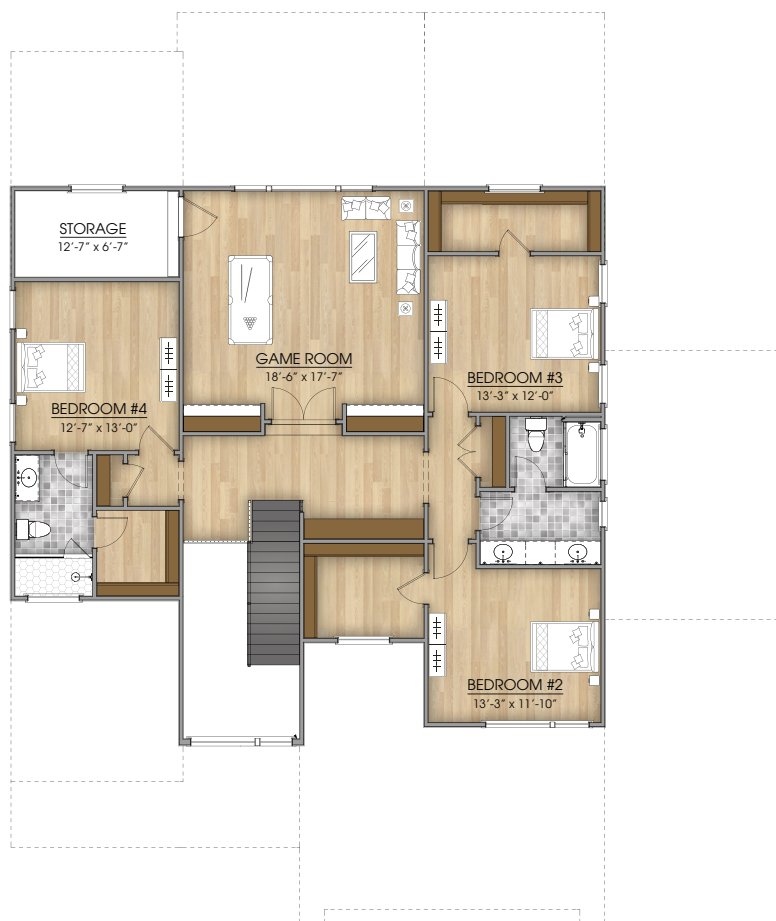

KEN HARVEY
HOMES Build the life
you *love*.

THE JACKSON

3,481 sf | 5BR, 4.5BA

KenHarveyHomes.com

ELEVATION A

KenHarveyHomes.com | 919-999-4150
4909 Unicon Dr. Suite 107 | Wake Forest, NC 27587

Find the *Perfect Place* to Build the *Life You Love!*
Scan to Explore Communities.

THE JACKSON

FIRST FLOOR

SECOND FLOOR

The document is for illustrative purposes only and not part of a legal contract. Please see architectural blueprints for further clarification of features. Not all features are shown and some features shown may be available at additional cost. Please ask our sales representative for complete information. Elevations shown are artist's concepts. Floor plans may vary per elevation. Ken Harvey Homes reserves the right to make changes without notice or prior obligation. ©2026 Ken Harvey Homes.