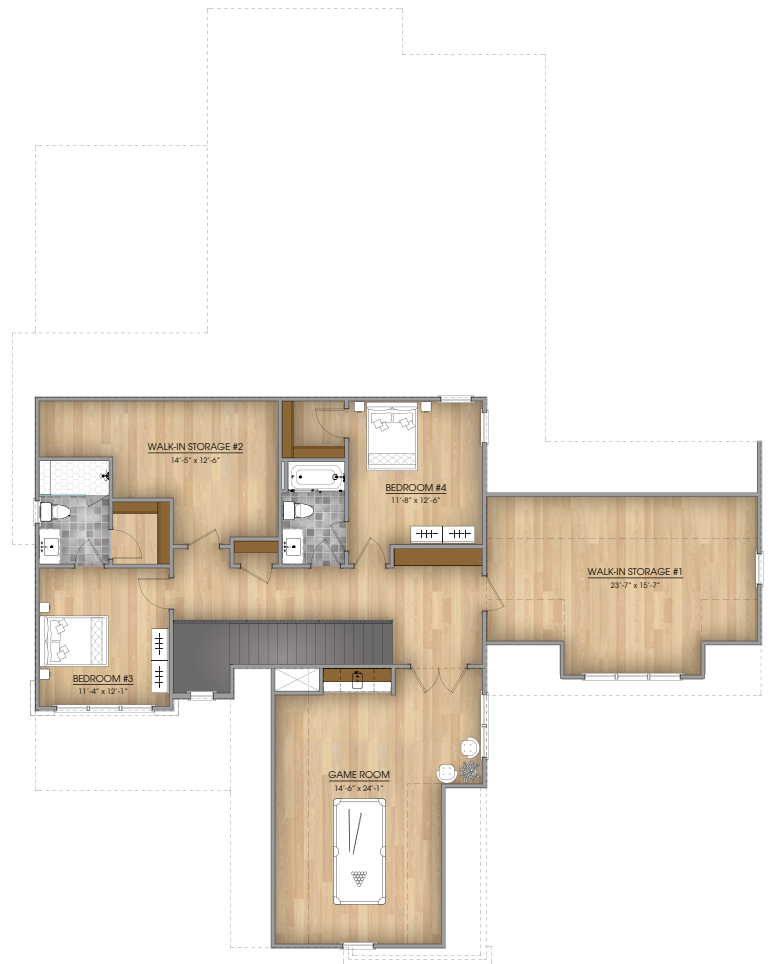

## THE MICHAEL

3,180 sf | 4 BR, 4 BA

[KenHarveyHomes.com](http://KenHarveyHomes.com)

ELEVATION A

[KenHarveyHomes.com](http://KenHarveyHomes.com) | 919-999-4150  
4909 Unicon Dr. Suite 107 | Wake Forest, NC 27587

# THE MICHAEL

FIRST FLOOR

SECOND FLOOR

The document is for illustrative purposes only and not part of a legal contract. Please see architectural blueprints for further clarification of features. Not all features are shown and some features shown may be available at additional cost. Please ask our sales representative for complete information. Elevations shown are artist's concepts. Floor plans may vary per elevation. Ken Harvey Homes reserves the right to make changes without notice or prior obligation. ©2026 Ken Harvey Homes.