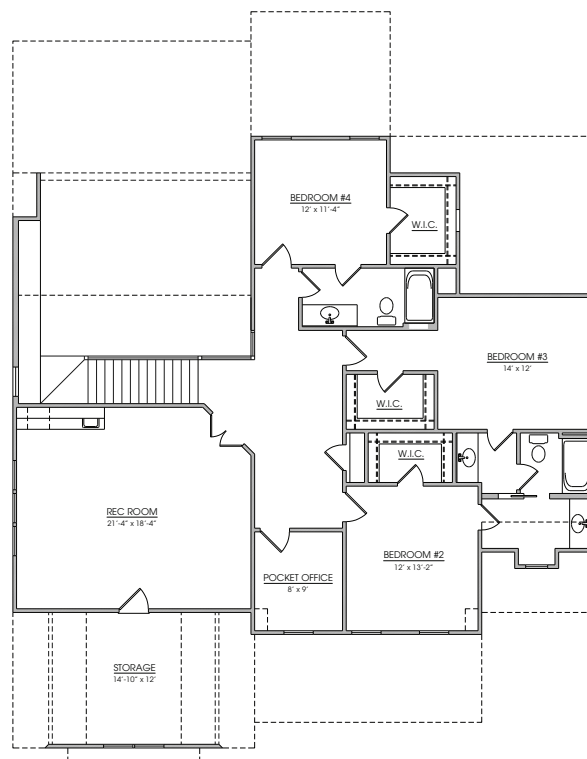

KEN HARVEY
HOMES Build the life
you *love*.

THE SIERRA

3,738 sf | 4 BR, 3.5 BA

KenHarveyHomes.com

ELEVATION A

KenHarveyHomes.com | 919-999-4150
4909 Unicon Dr. Suite 107 | Wake Forest, NC 27587

Find the *Perfect Place* to Build the *Life You Love!*
Scan to Explore Communities.

THE SIERRA

FIRST FLOOR

SECOND FLOOR

The document is for illustrative purposes only and not part of a legal contract. Please see architectural blueprints for further clarification of features. Not all features are shown and some features shown may be available at additional cost. Please ask our sales representative for complete information. Elevations shown are artist's concepts. Floor plans may vary per elevation. Ken Harvey Homes reserves the right to make changes without notice or prior obligation. ©2024 Ken Harvey Homes.