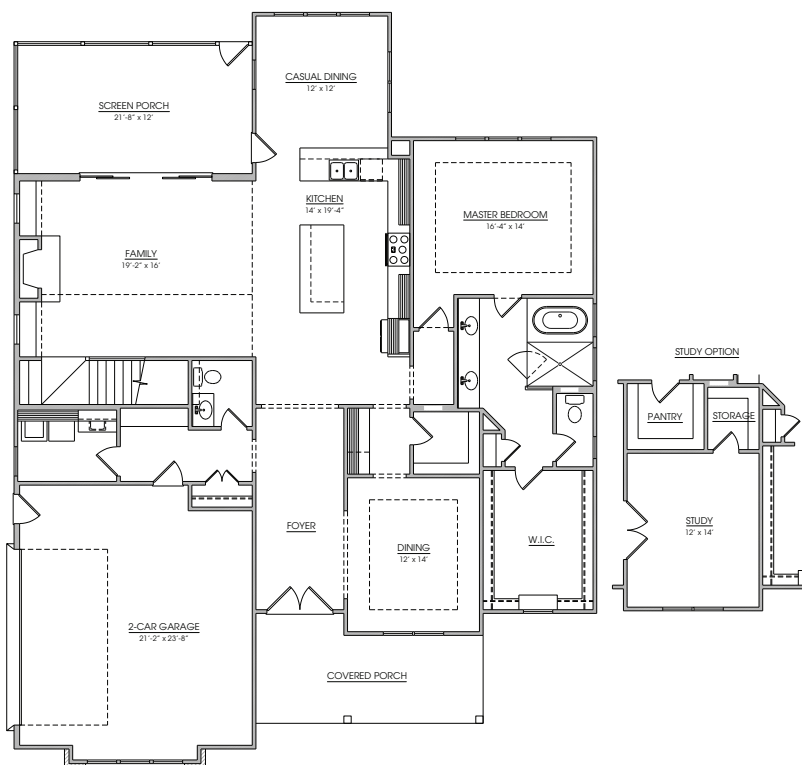

KEN HARVEY
HOMES Build the life
you *love*.

THE SIERRA

3,738 sf | 4 BR, 3.5 BA

KenHarveyHomes.com

ELEVATION A

KenHarveyHomes.com | 919-999-4150
4909 Unicon Dr. Suite 107 | Wake Forest, NC 27587

Find the *Perfect Place* to Build the *Life You Love!*
Scan to Explore Communities.

THE SIERRA

FIRST FLOOR

SECOND FLOOR

The document is for illustrative purposes only and not part of a legal contract. Please see architectural blueprints for further clarification of features. Not all features are shown and some features shown may be available at additional cost. Please ask our sales representative for complete information. Elevations shown are artist's concepts. Floor plans may vary per elevation. Ken Harvey Homes reserves the right to make changes without notice or prior obligation. ©2024 Ken Harvey Homes.