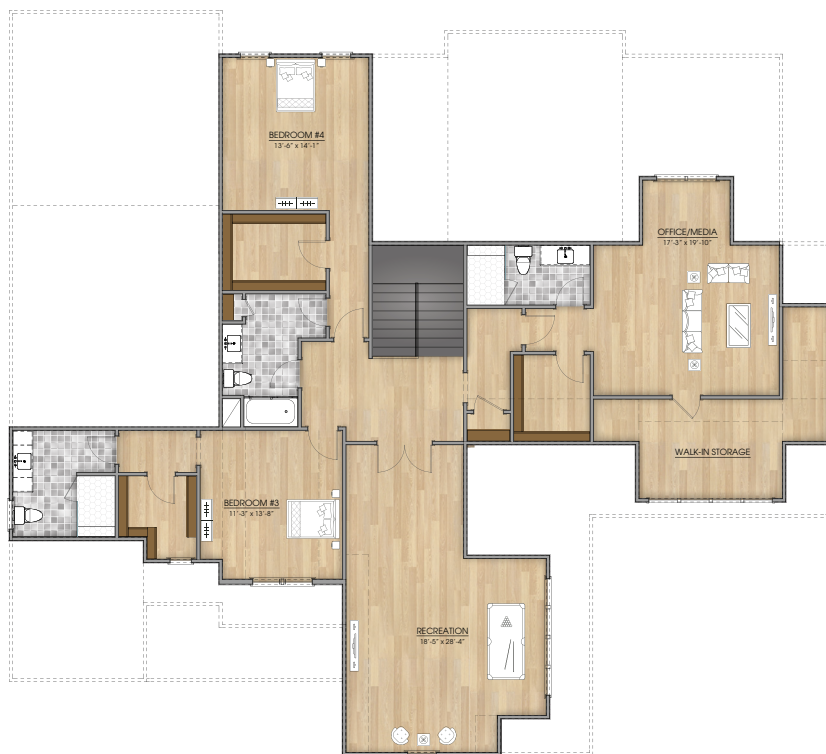

KEN HARVEY
HOMES Build the life
you *love*.

THE ARCHIE

4,658 sf | 4 BR, 5.5 BA

KenHarveyHomes.com

ELEVATION A

Find the *Perfect Place* to Build the *Life You Love!*
Scan to Explore Communities.

THE ARCHIE

FIRST FLOOR

SECOND FLOOR

The document is for illustrative purposes only and not part of a legal contract. Please see architectural blueprints for further clarification of features. Not all features are shown and some features shown may be available at additional cost. Please ask our sales representative for complete information. Elevations shown are artist's concepts. Floor plans may vary per elevation. Ken Harvey Homes reserves the right to make changes without notice or prior obligation. ©2026 Ken Harvey Homes.