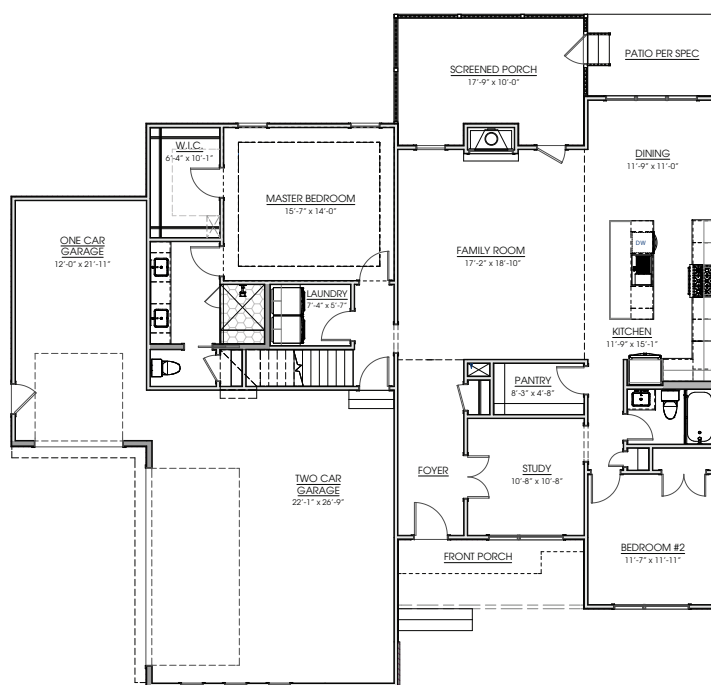

KEN HARVEY
HOMES Build the life
you *love*.

THE JOSEPH

2,877 sf | 4BR, 3.5BA

KenHarveyHomes.com

ELEVATION A

KenHarveyHomes.com | 919-999-4150
4909 Unicon Dr. Suite 107 | Wake Forest, NC 27587

Find the *Perfect Place* to Build the *Life You Love!*
Scan to Explore Communities.

THE JOSEPH

FIRST FLOOR

SECOND FLOOR

The document is for illustrative purposes only and not part of a legal contract. Please see architectural blueprints for further clarification of features. Not all features are shown and some features shown may be available at additional cost. Please ask our sales representative for complete information. Elevations shown are artist's concepts. Floor plans may vary per elevation. Ken Harvey Homes reserves the right to make changes without notice or prior obligation. ©2025 Ken Harvey Homes.