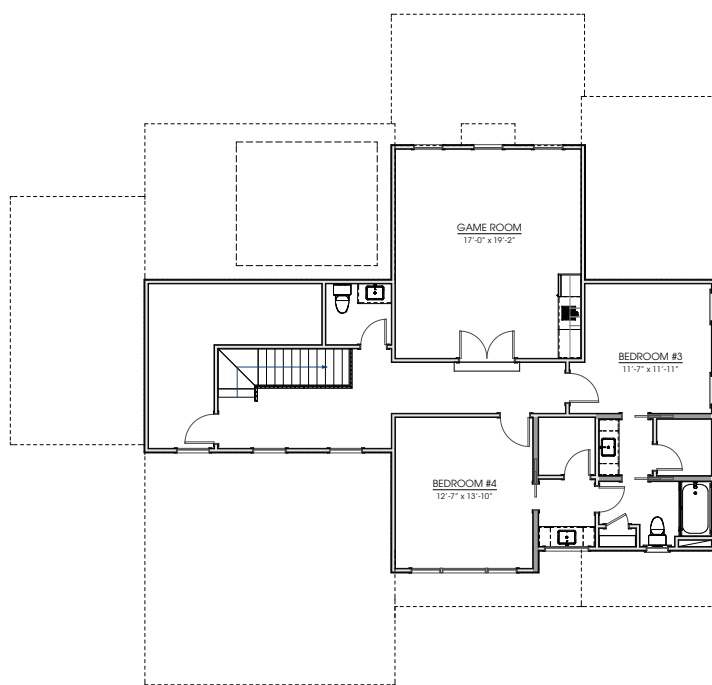

KEN HARVEY
HOMES Build the life
you *love*.

THE JOSEPH

2,877 sf | 4BR, 3.5BA

KenHarveyHomes.com

ELEVATION A

KenHarveyHomes.com | 919-999-4150
4909 Unicon Dr. Suite 107 | Wake Forest, NC 27587

Find the *Perfect Place* to Build the *Life You Love!*
Scan to Explore Communities.

THE JOSEPH

FIRST FLOOR

SECOND FLOOR

The document is for illustrative purposes only and not part of a legal contract. Please see architectural blueprints for further clarification of features. Not all features are shown and some features shown may be available at additional cost. Please ask our sales representative for complete information. Elevations shown are artist's concepts. Floor plans may vary per elevation. Ken Harvey Homes reserves the right to make changes without notice or prior obligation. ©2025 Ken Harvey Homes.