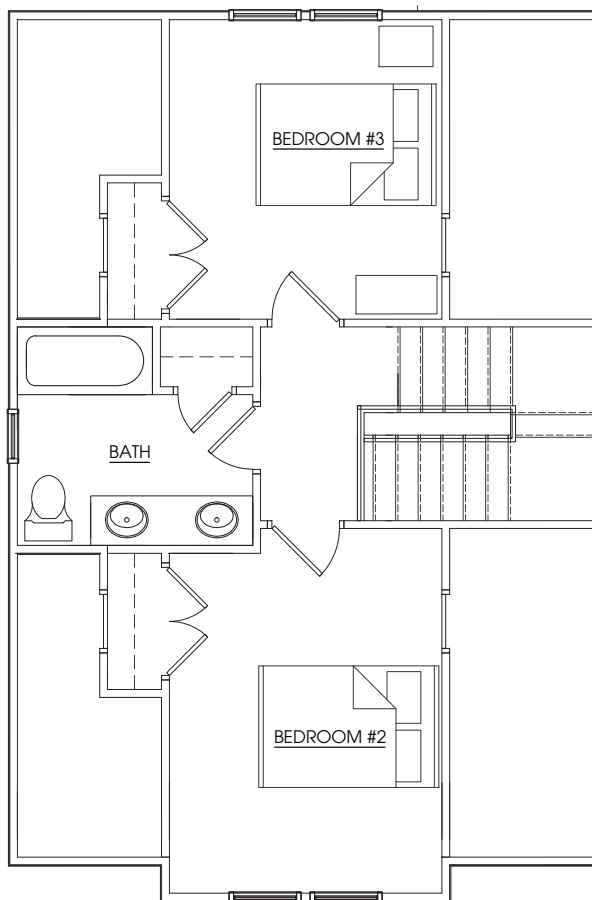

KEN HARVEY
HOMES Build the life
you *love*.

THE ASBURY

1,187 sf | 3BR, 2BA

KenHarveyHomes.com

ELEVATION A

KenHarveyHomes.com | 919-999-4150
4909 Unicon Dr. Suite 107 | Wake Forest, NC 27587

Find the *Perfect Place* to Build the *Life You Love!*
Scan to Explore Communities.

THE ASBURY

FIRST FLOOR

SECOND FLOOR

The document is for illustrative purposes only and not part of a legal contract. Please see architectural blueprints for further clarification of features. Not all features are shown and some features shown may be available at additional cost. Please ask our sales representative for complete information. Elevations shown are artist's concepts. Floor plans may vary per elevation. Ken Harvey Homes reserves the right to make changes without notice or prior obligation. ©2025 Ken Harvey Homes.