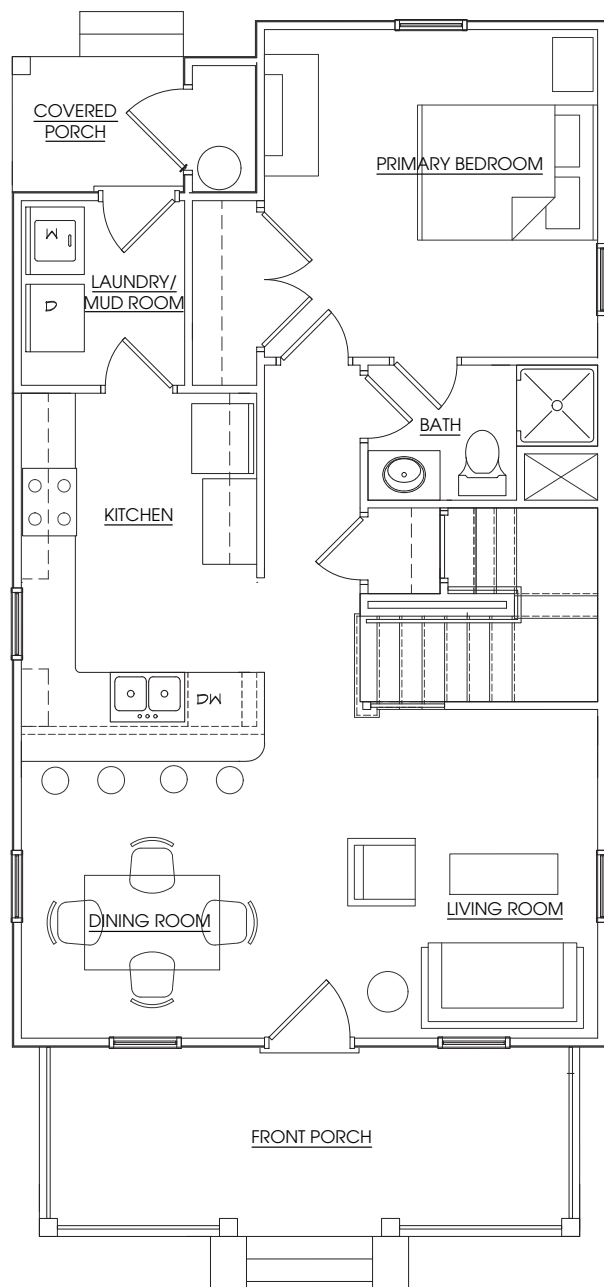

KEN HARVEY
HOMES Build the life
you *love*.

THE ASBURY

1,187 sf | 3BR, 2BA

KenHarveyHomes.com

ELEVATION A

KenHarveyHomes.com | 919-999-4150
4909 Unicon Dr. Suite 107 | Wake Forest, NC 27587

Find the *Perfect Place* to Build the *Life You Love!*
Scan to Explore Communities.

THE ASBURY

FIRST FLOOR

SECOND FLOOR

The document is for illustrative purposes only and not part of a legal contract. Please see architectural blueprints for further clarification of features. Not all features are shown and some features shown may be available at additional cost. Please ask our sales representative for complete information. Elevations shown are artist's concepts. Floor plans may vary per elevation. Ken Harvey Homes reserves the right to make changes without notice or prior obligation. ©2025 Ken Harvey Homes.