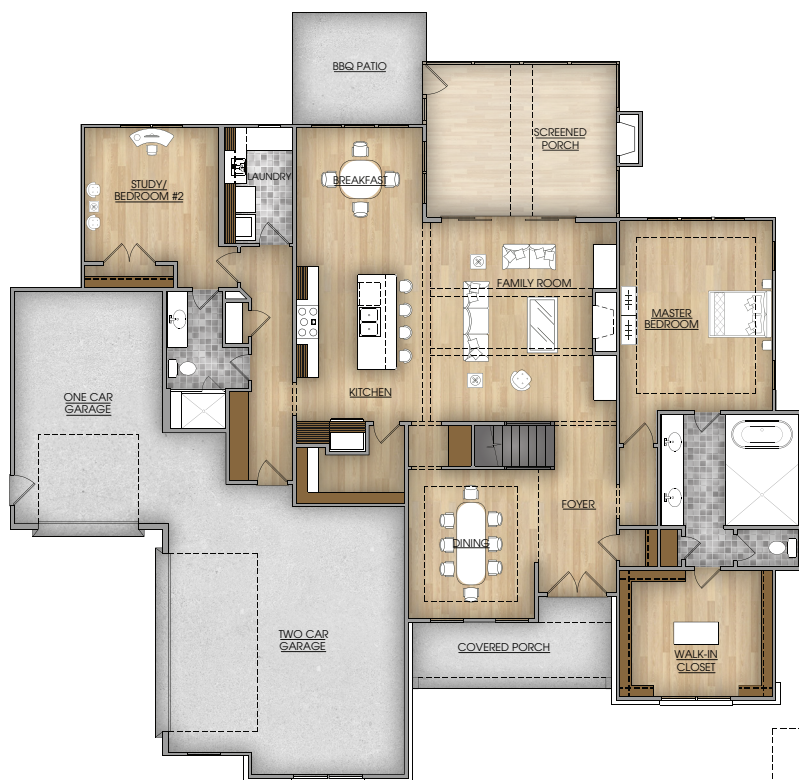

KEN HARVEY
HOMES Build the life
you *love*.

THE ELIZABETH

3,958 sf | 4BR, 4.5BA

KenHarveyHomes.com

ELEVATION A

KenHarveyHomes.com | 919-999-4150
4909 Unicon Dr. Suite 107 | Wake Forest, NC 27587

Find the *Perfect Place* to Build the *Life You Love!*
Scan to Explore Communities.

THE ELIZABETH

FIRST FLOOR

SECOND FLOOR

The document is for illustrative purposes only and not part of a legal contract. Please see architectural blueprints for further clarification of features. Not all features are shown and some features shown may be available at additional cost. Please ask our sales representative for complete information. Elevations shown are artist's concepts. Floor plans may vary per elevation. Ken Harvey Homes reserves the right to make changes without notice or prior obligation. ©2026 Ken Harvey Homes.