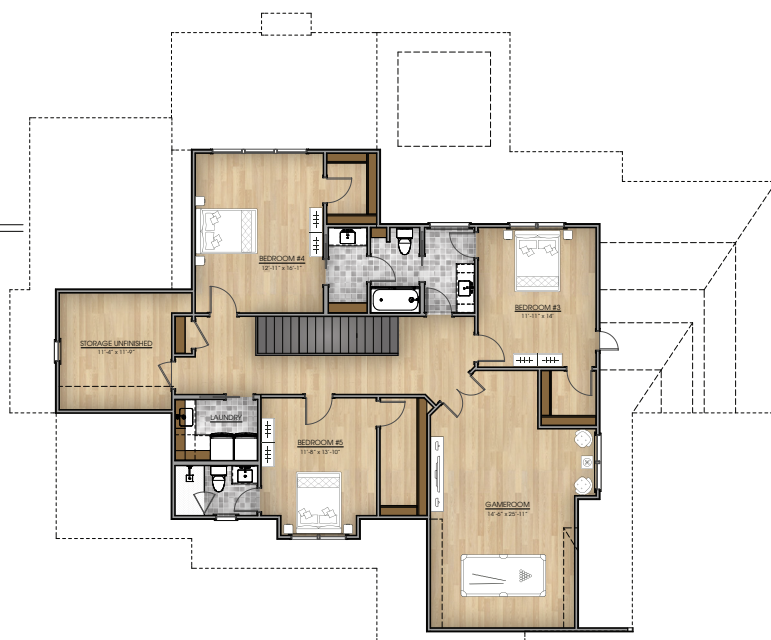

KEN HARVEY
HOMES Build the life
you *love*.

THE CHRISTINA

3,693 sf | 5BR, 4 Full Baths, 2 Half Baths

KenHarveyHomes.com

ELEVATION A

Find the *Perfect Place* to Build the *Life You Love!*
Scan to Explore Communities.

THE CHRISTINA

FIRST FLOOR

SECOND FLOOR

The document is for illustrative purposes only and not part of a legal contract. Please see architectural blueprints for further clarification of features. Not all features are shown and some features shown may be available at additional cost. Please ask our sales representative for complete information. Elevations shown are artist's concepts. Floor plans may vary per elevation. Ken Harvey Homes reserves the right to make changes without notice or prior obligation. ©2025 Ken Harvey Homes.