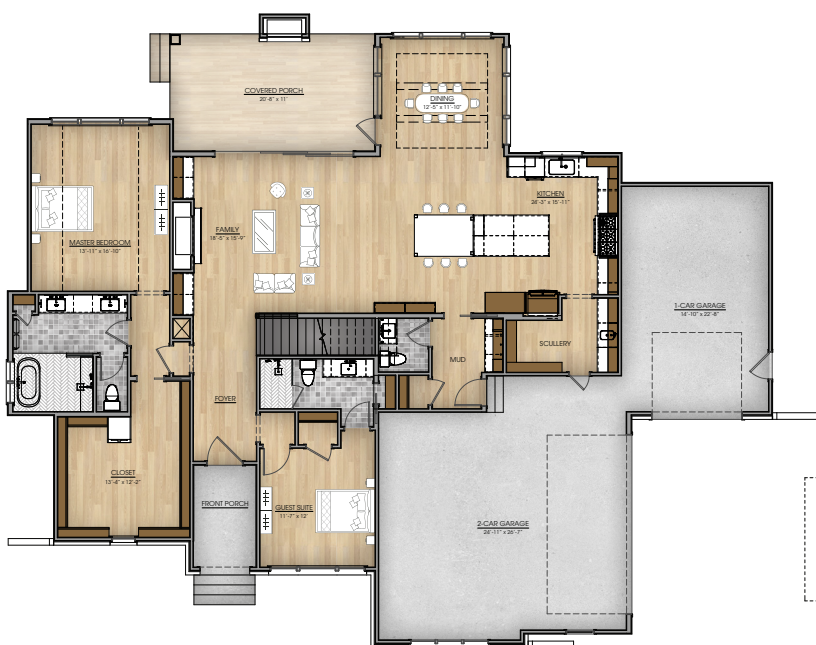

KEN HARVEY
HOMES Build the life
you *love*.

THE CHRISTINA

3,693 sf | 5BR, 4 Full Baths, 2 Half Baths

KenHarveyHomes.com

ELEVATION A

Find the *Perfect Place* to Build the *Life You Love!*
Scan to Explore Communities.

THE CHRISTINA

FIRST FLOOR

SECOND FLOOR

The document is for illustrative purposes only and not part of a legal contract. Please see architectural blueprints for further clarification of features. Not all features are shown and some features shown may be available at additional cost. Please ask our sales representative for complete information. Elevations shown are artist's concepts. Floor plans may vary per elevation. Ken Harvey Homes reserves the right to make changes without notice or prior obligation. ©2025 Ken Harvey Homes.