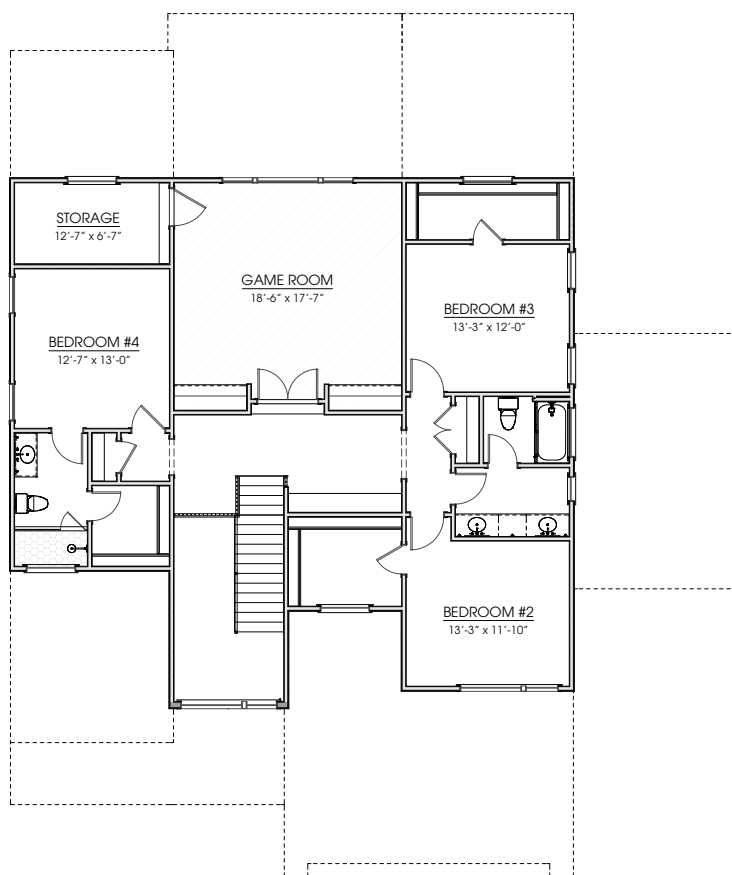

KEN HARVEY
HOMES Build the life
you *love*.

THE JACKSON

3,481 sf | 5BR, 4.5BA

KenHarveyHomes.com

ELEVATION A

KenHarveyHomes.com | 919-999-4150
4909 Unicon Dr. Suite 107 | Wake Forest, NC 27587

Find the *Perfect Place* to Build the *Life You Love!*
Scan to Explore Communities.

THE JACKSON

FIRST FLOOR

SECOND FLOOR

The document is for illustrative purposes only and not part of a legal contract. Please see architectural blueprints for further clarification of features. Not all features are shown and some features shown may be available at additional cost. Please ask our sales representative for complete information. Elevations shown are artist's concepts. Floor plans may vary per elevation. Ken Harvey Homes reserves the right to make changes without notice or prior obligation. ©2025 Ken Harvey Homes.