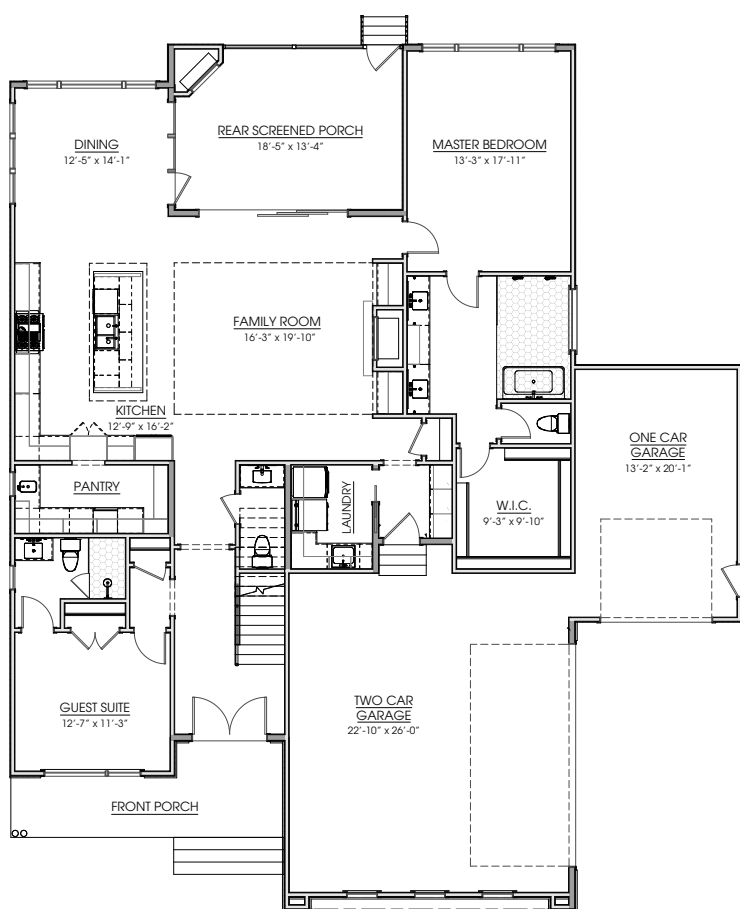

KEN HARVEY
HOMES Build the life
you *love*.

THE JACKSON

3,481 sf | 5BR, 4.5BA

KenHarveyHomes.com

ELEVATION A

KenHarveyHomes.com | 919-999-4150
4909 Unicon Dr. Suite 107 | Wake Forest, NC 27587

Find the *Perfect Place* to Build the *Life You Love!*
Scan to Explore Communities.

THE JACKSON

FIRST FLOOR

SECOND FLOOR

The document is for illustrative purposes only and not part of a legal contract. Please see architectural blueprints for further clarification of features. Not all features are shown and some features shown may be available at additional cost. Please ask our sales representative for complete information. Elevations shown are artist's concepts. Floor plans may vary per elevation. Ken Harvey Homes reserves the right to make changes without notice or prior obligation. ©2025 Ken Harvey Homes.