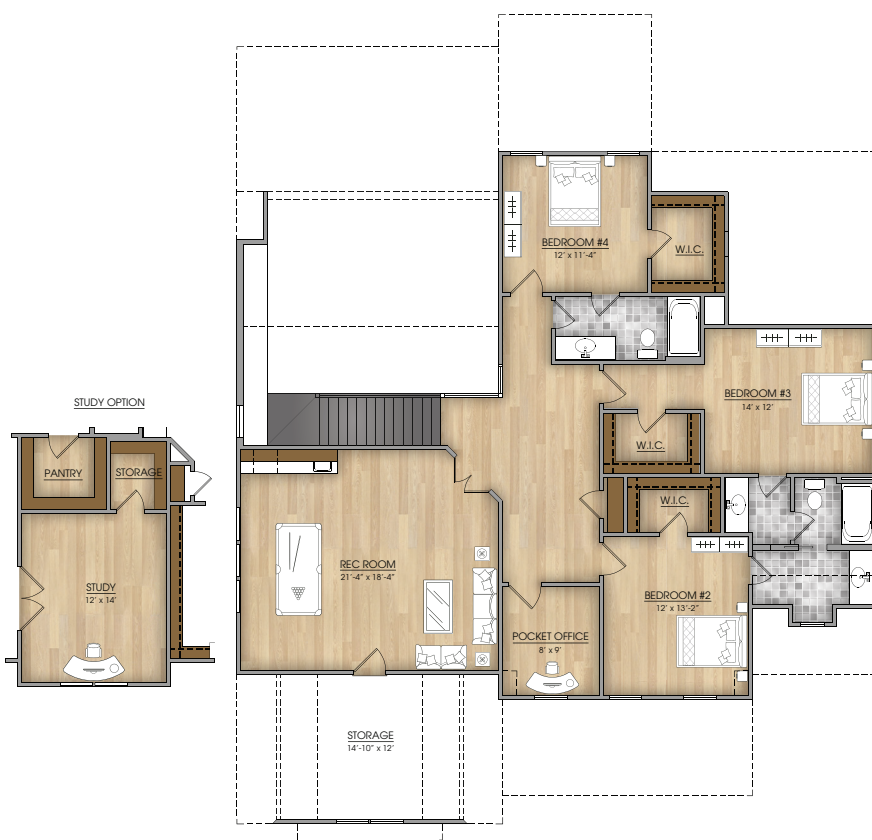

SECOND FLOOR

The document is for illustrative purposes only and not part of a legal contract. Please see architectural blueprints for further clarification of features. Not all features are shown and some features shown may be available at additional cost. Please ask our sales representative for complete information. Elevations shown are artist's concepts. Floor plans may vary per elevation. Ken Harvey Homes reserves the right to make changes without notice or prior obligation. ©2026 Ken Harvey Homes.