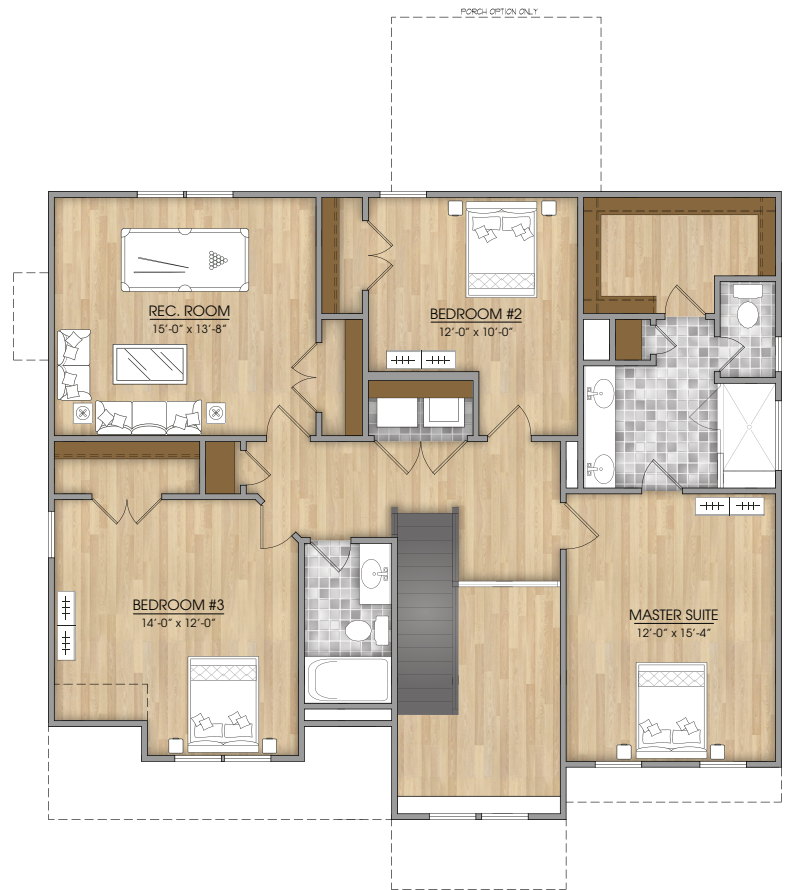

KEN HARVEY
HOMES Build the life
you *love*.

THE ELLIE

2,312-2,350 sf | 3 BR, 2.5 BA

KenHarveyHomes.com

ELEVATION A

KenHarveyHomes.com | 919-999-4150
4909 Unicon Dr. Suite 107 | Wake Forest, NC 27587

Find the *Perfect Place* to Build the *Life You Love!*
Scan to Explore Communities.

THE ELLIE

FIRST FLOOR

SECOND FLOOR

The document is for illustrative purposes only and not part of a legal contract. Please see architectural blueprints for further clarification of features. Not all features are shown and some features shown may be available at additional cost. Please ask our sales representative for complete information. Elevations shown are artist's concepts. Floor plans may vary per elevation. Ken Harvey Homes reserves the right to make changes without notice or prior obligation. ©2026 Ken Harvey Homes.