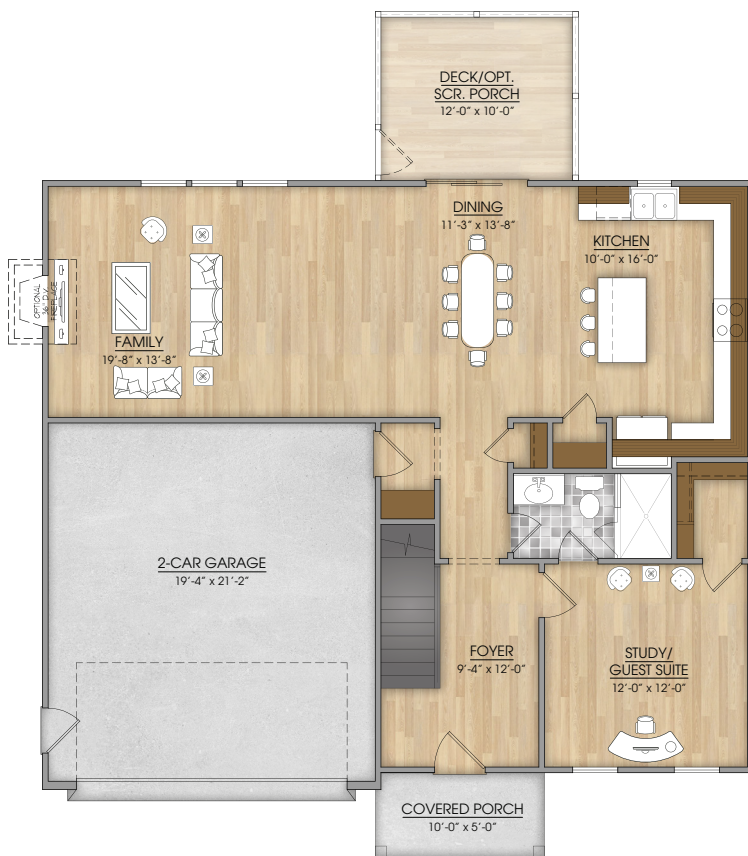

KEN HARVEY
HOMES Build the life
you *love*.

THE ELLIE

2,312-2,350 sf | 3 BR, 2.5 BA

KenHarveyHomes.com

ELEVATION A

KenHarveyHomes.com | 919-999-4150
4909 Unicon Dr. Suite 107 | Wake Forest, NC 27587

Find the *Perfect Place* to Build the *Life You Love!*
Scan to Explore Communities.

THE ELLIE

FIRST FLOOR

SECOND FLOOR

The document is for illustrative purposes only and not part of a legal contract. Please see architectural blueprints for further clarification of features. Not all features are shown and some features shown may be available at additional cost. Please ask our sales representative for complete information. Elevations shown are artist's concepts. Floor plans may vary per elevation. Ken Harvey Homes reserves the right to make changes without notice or prior obligation. ©2026 Ken Harvey Homes.