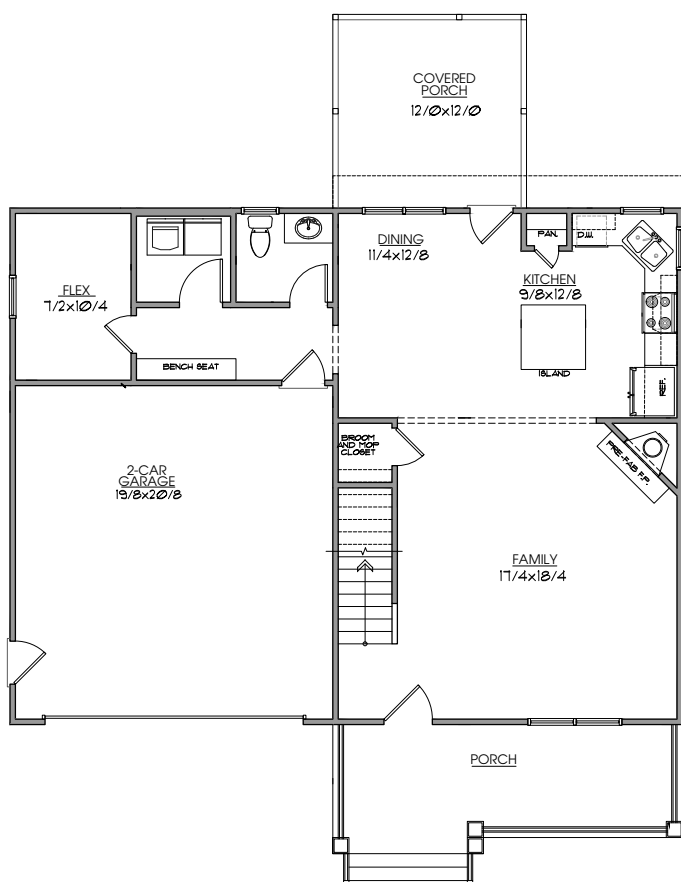

KEN HARVEY
HOMES Build the life
you *love*.

THE GREYSON

1,985 sf | 3BR, 2.5BA

KenHarveyHomes.com

ELEVATION A

KenHarveyHomes.com | 919-999-4150
4909 Unicon Dr. Suite 107 | Wake Forest, NC 27587

Find the *Perfect Place* to Build the *Life You Love!*
Scan to Explore Communities.

THE GREYSON

FIRST FLOOR

SECOND FLOOR

The document is for illustrative purposes only and not part of a legal contract. Please see architectural blueprints for further clarification of features. Not all features are shown and some features shown may be available at additional cost. Please ask our sales representative for complete information. Elevations shown are artist's concepts. Floor plans may vary per elevation. Ken Harvey Homes reserves the right to make changes without notice or prior obligation. ©2025 Ken Harvey Homes.