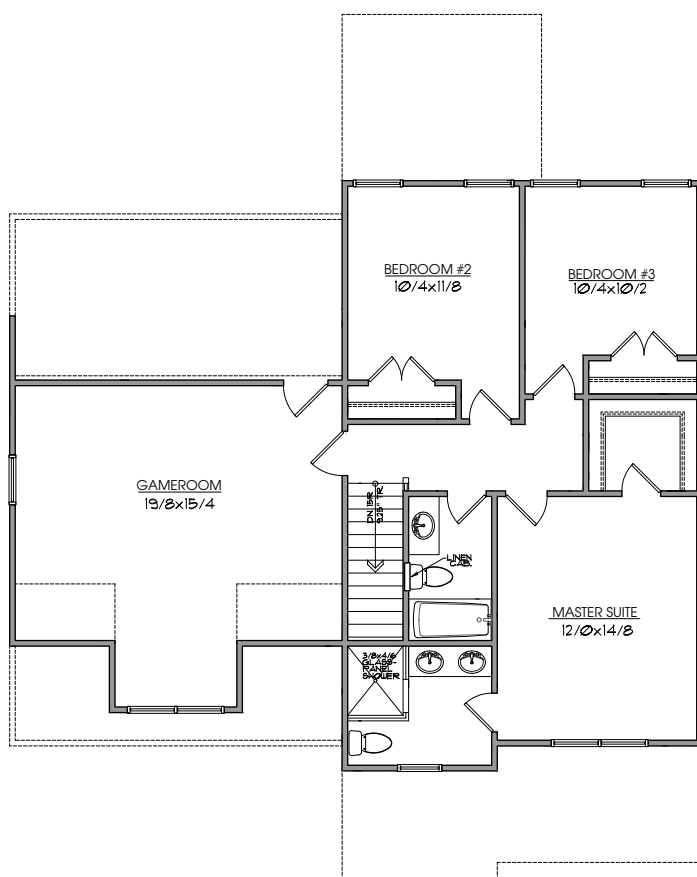

KEN HARVEY
HOMES Build the life
you *love*.

THE GREYSON

1,985 sf | 3BR, 2.5BA

KenHarveyHomes.com

ELEVATION A

KenHarveyHomes.com | 919-999-4150
4909 Unicon Dr. Suite 107 | Wake Forest, NC 27587

Find the *Perfect Place* to Build the *Life You Love!*
Scan to Explore Communities.

THE GREYSON

FIRST FLOOR

SECOND FLOOR

The document is for illustrative purposes only and not part of a legal contract. Please see architectural blueprints for further clarification of features. Not all features are shown and some features shown may be available at additional cost. Please ask our sales representative for complete information. Elevations shown are artist's concepts. Floor plans may vary per elevation. Ken Harvey Homes reserves the right to make changes without notice or prior obligation. ©2025 Ken Harvey Homes.